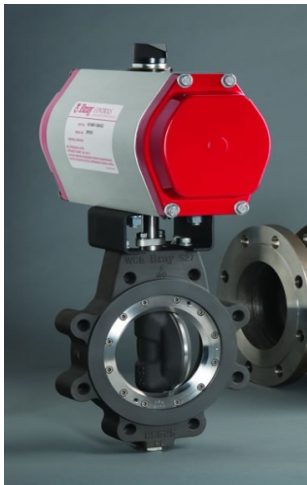

Actuated Valves

REALTEC

exploring infinity

A Major Part in Automating Process Control

As a professional and value added supplier, REALTEC is capable in sizing and packaging the Actuator Control Systems for Ball & Butterfly Valves.